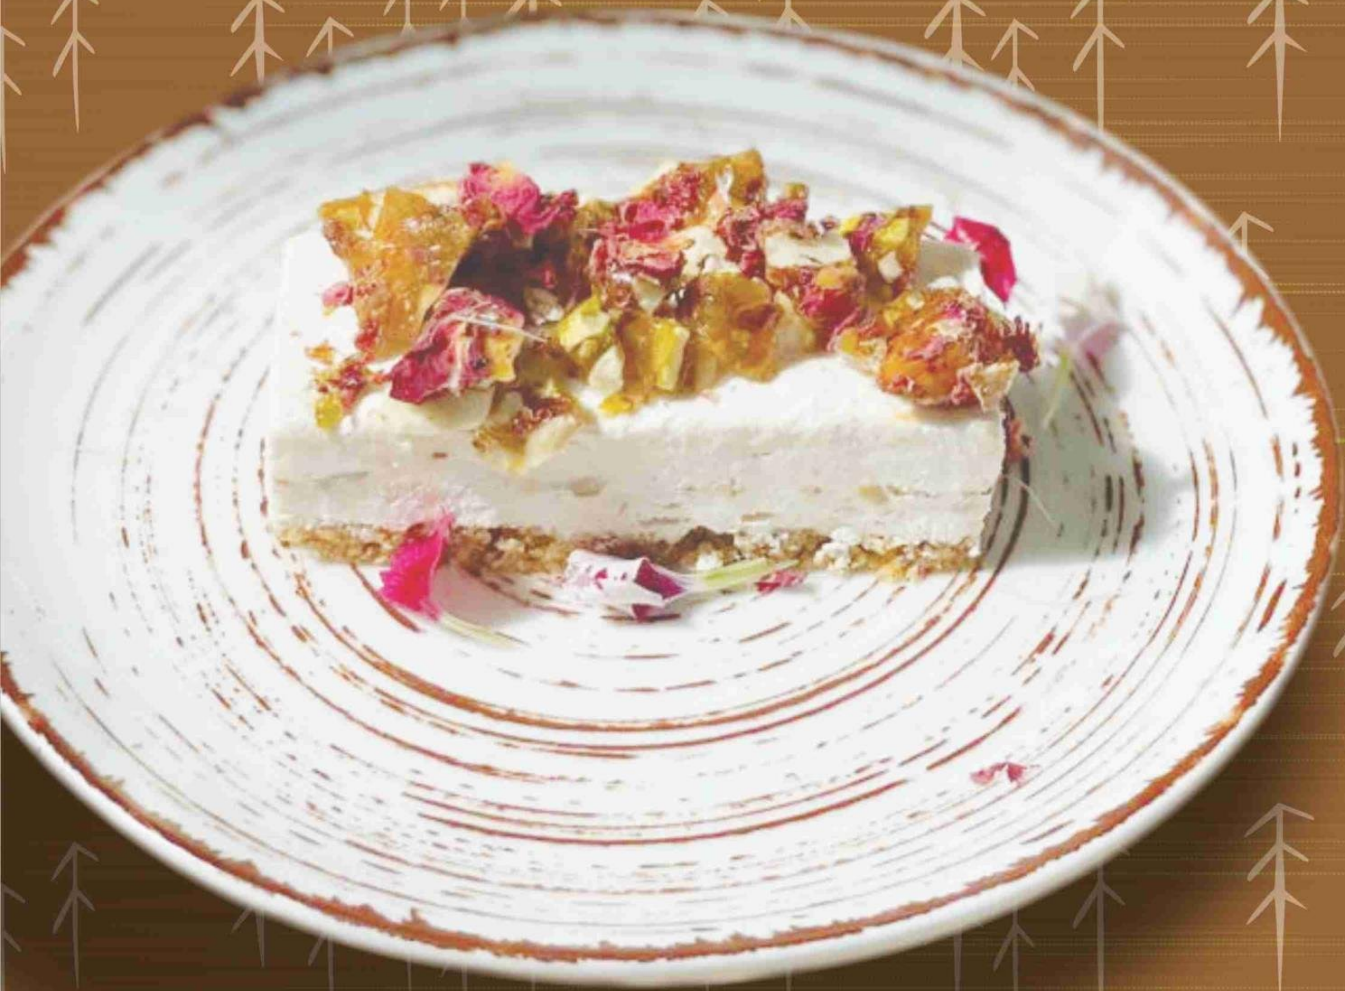

Nature Inspired

VANRAS
FINE PORCELAIN