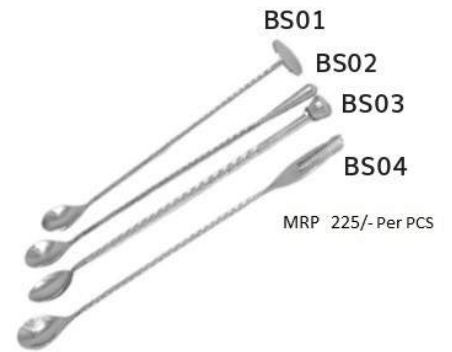

WINE POURER
MRP 105/-

PM01
MRP 95/-

PM02
MRP 105/-

PEG MEASURER

OP01
MRP 105/-

OP02
MRP 95/-

OP03
MRP 105/-

OPENER

ICE SHOVEL

AT01
10X10 CM
MRP 325/-

AT02
12X12 CM
MRP 245/-

AT03
10X10 CM
MRP 275/-

AT04
12X12 CM
MRP 295/-

ASH TRAY

BS01

BS02