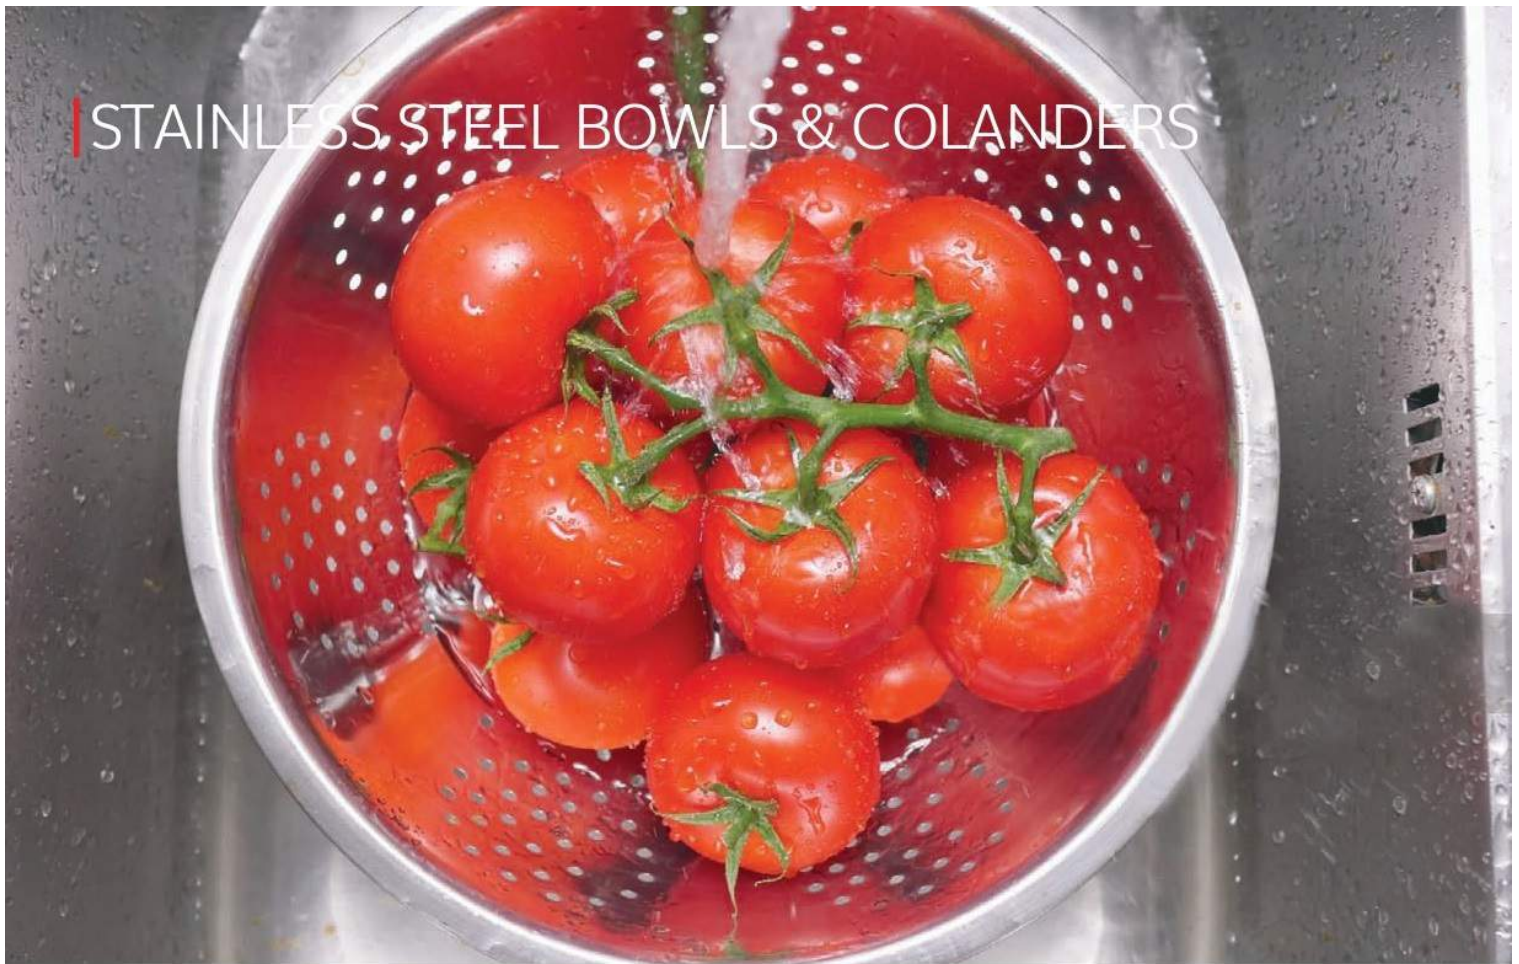

STAINLESS STEEL BOWLS & COLANDERS

BOWL SETS (SET OF 5 / SET OF 4)
MRP 690/- MRP 460/-

MRP
195/-
415/-
715/-