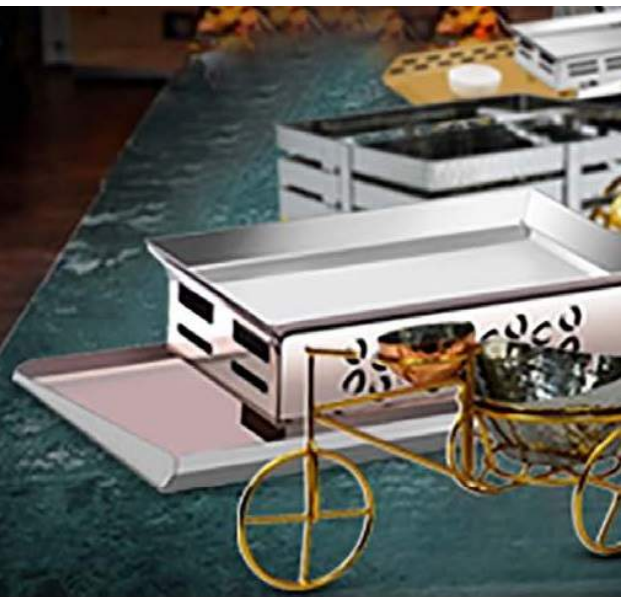

BREAD BASKETS

PLATTERS & BASKETS

FB-BB1
SIZE : 24 CM
 MRP 725/-

FB FT
SIZE : 30 CM
 MRP 775/-

FB BB2
SIZE : 24 CM
 MRP 725/-

FB RG
SIZE : 29 CM
 MRP 525/-

FB CD
SIZE : 28 CM
 MRP 475/-

FRUIT BOWLS

CHARGER PLATE - STEEL FINISH
SIZE (CM): 33 | 35
 MRP 425/- MRP 475/-

CHARGER PLATE - COLOUR FINISH
SIZE (CM) : 33 | 35
 MRP 545/- MRP 595/-

CAKE STAND
 MRP 1675/-

SNACKS SERVERS

SWS - 01
MRP 7125/-

SWS - 02
MRP 6495/-